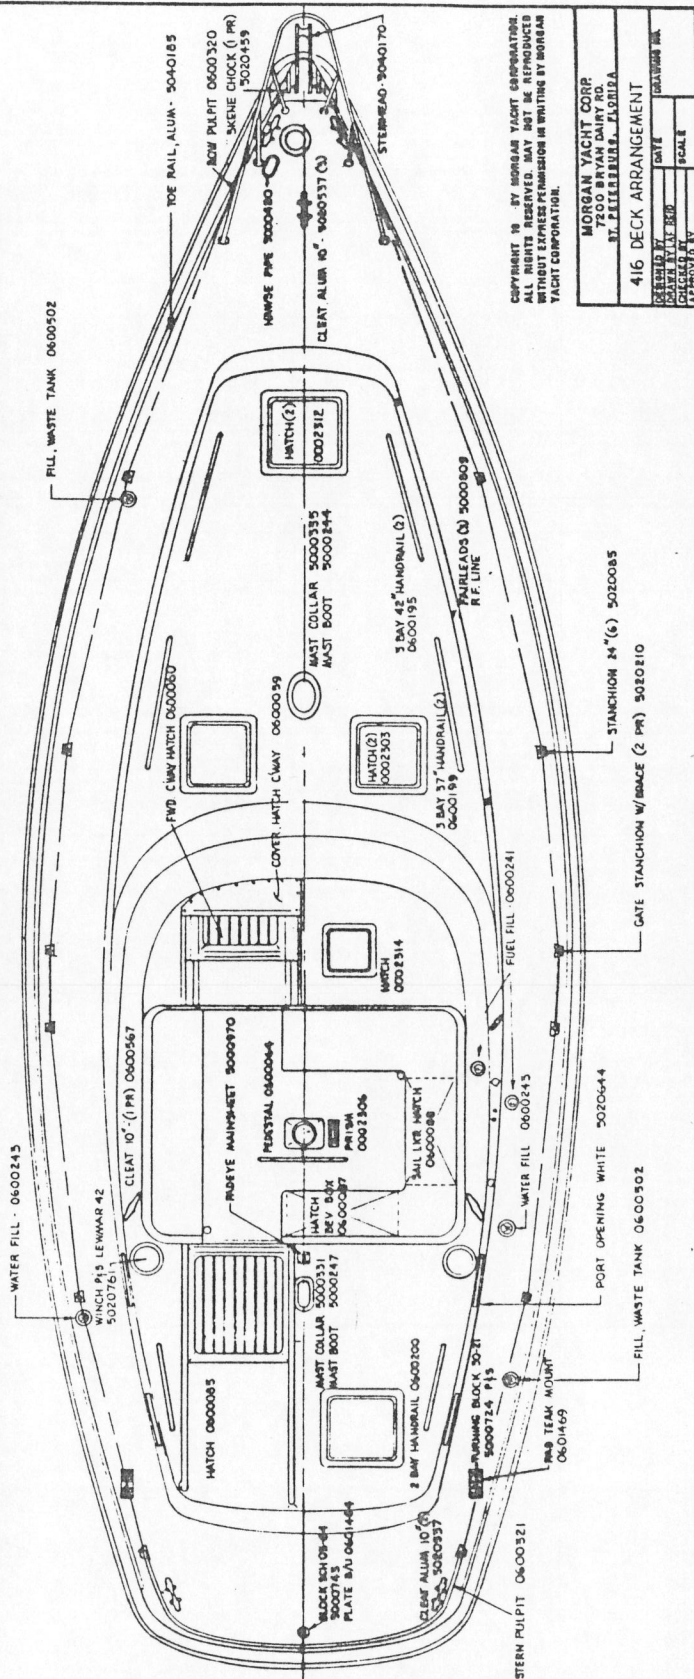

COPYRIGHT 19 87 BY MORGAN YACHT CORPORATION
7200 BRYAN DAIRY RD.
ST. PETERSBURG, FLORIDA
WITHOUT EXPRESS PERMISSION IN WRITING BY MORGAN
YACHT CORPORATION.

MORGAN YACHT CORR 7200 BRYAN DAIRY RD. ST. PETERSBURG, FLORIDA	
416 DECK ARRANGEMENT	
DESIGNED BY	DATE
CHECKED BY	SCALE
APPROVED BY	DATE