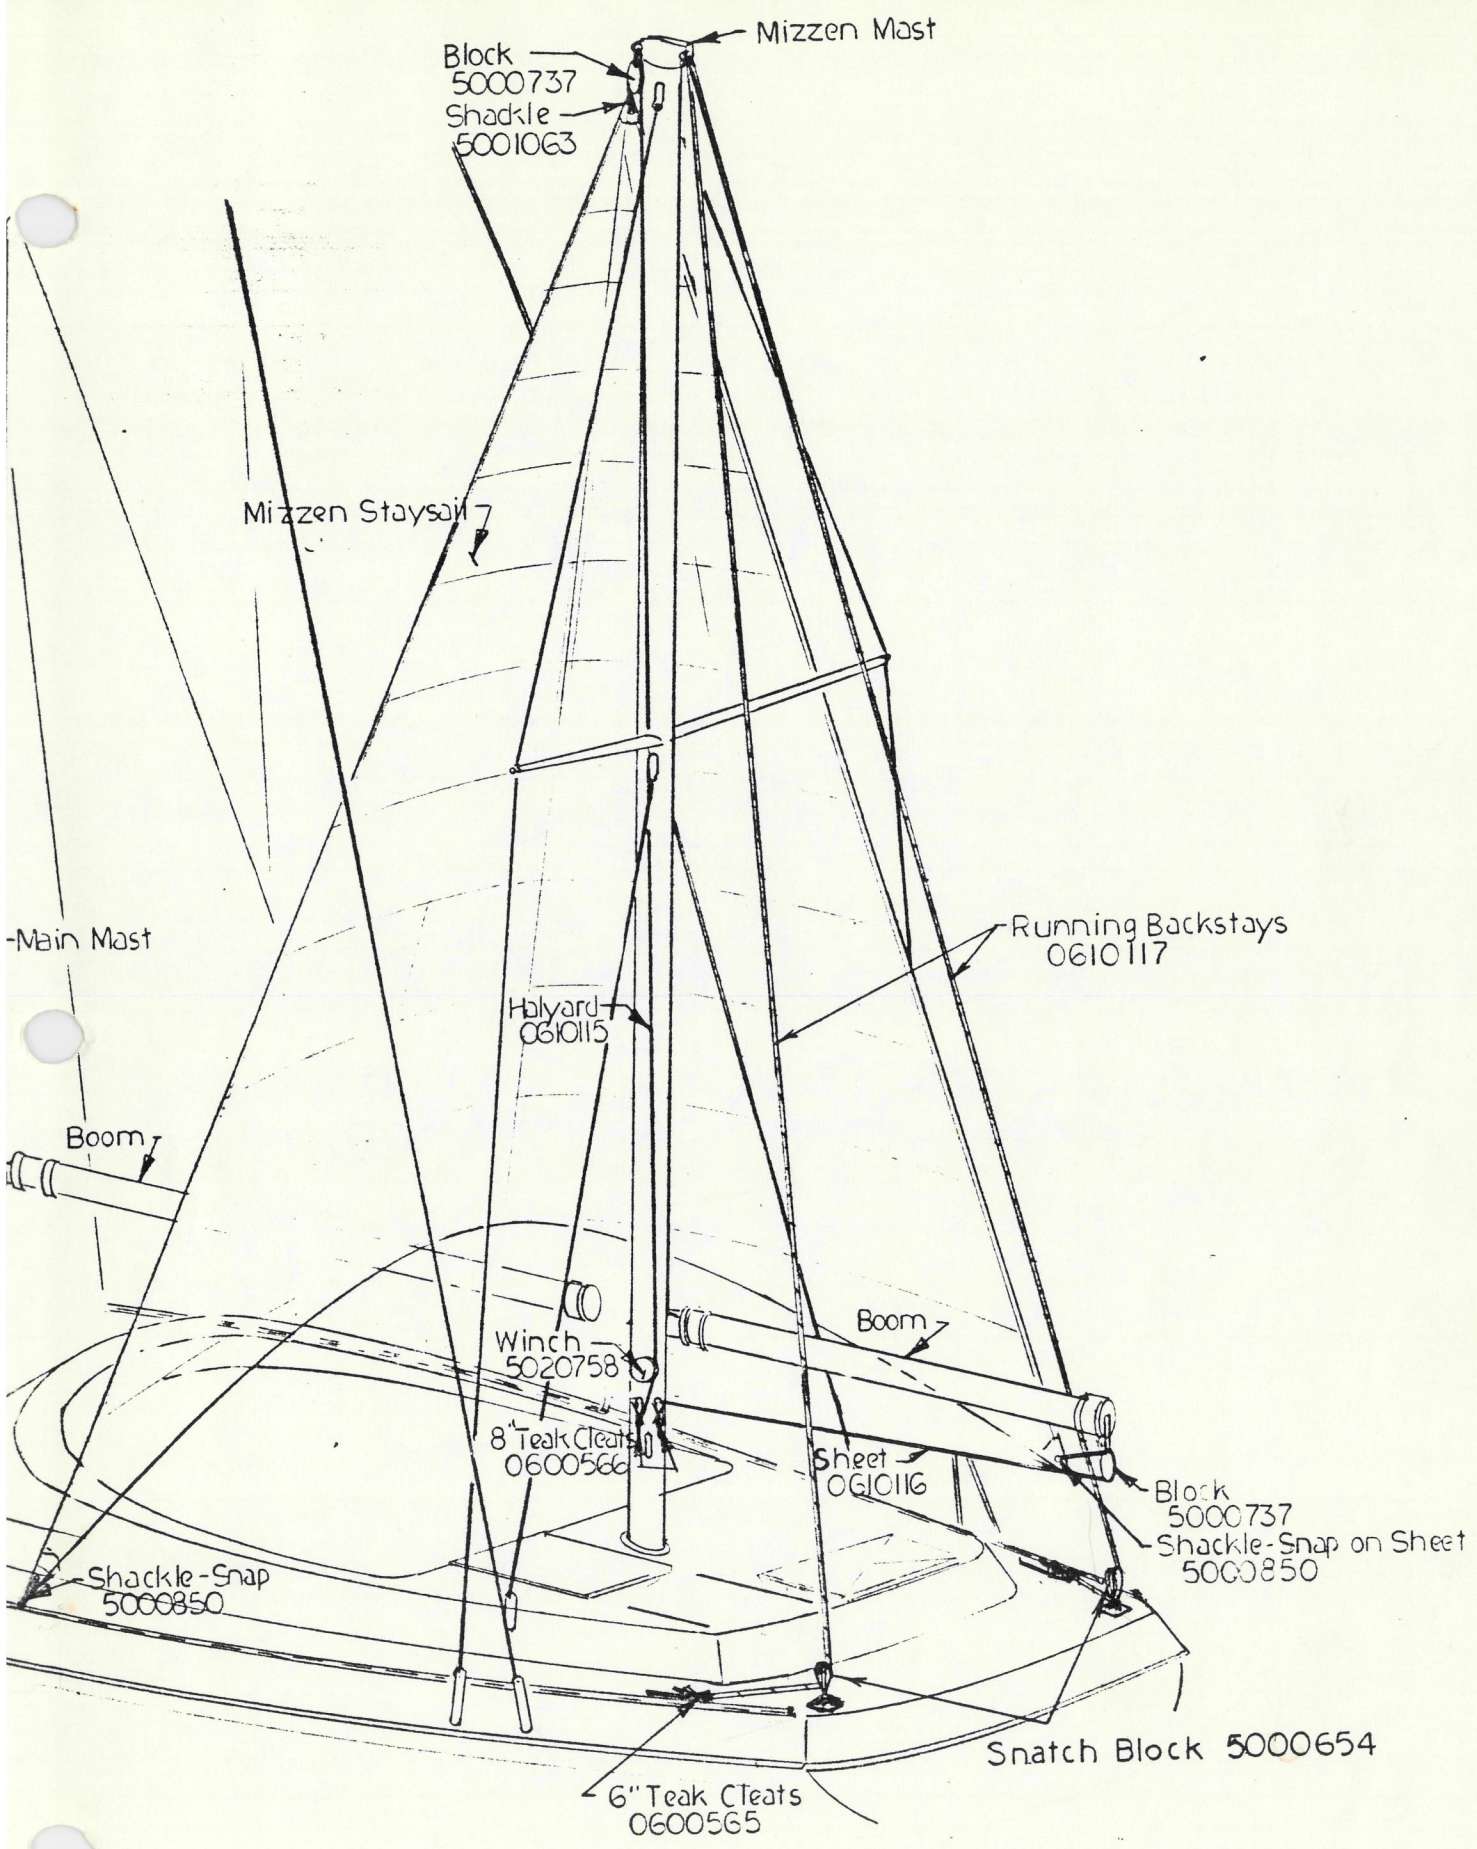

MORGAN YACHT CORR 7200 BRYAN DAIRY RD. ST. PETERSBURG, FLORIDA	
416 DECK ARRANGEMENT	
DESIGNED BY	DATE
CHECKED BY	SCALE
APPROVED BY	DATE

RUNNING RIGGING

MAIN HALYARD	0620102
MAIN SHEET	0620106
GENOA SHEET	0620104
MIZZEN HALYARD	0620103
MIZZEN SHEET	0620105
FURLING GEAR HALYARD (HYDE)	0620108
ROLLER FURLING LINE	0620230
JIB HALYARD	0620103

5000622 SCH 05-23

5000743 SCH 05-64
0601464 PLATE, B/U.

OUT ISLAND 416 SHEETING

OUT ISLAND 416

QUICK REEFING SYSTEM

OUT ISLAND 416
MIZZEN STAYSAIL PACKAGE

WORKING JIB

EXIT PLATE 5000573

TOGGLE 5000768

HALYARD W/ SHACKLE

HALYARD SWIVEL

SAIL

STREAMSTAY

LINK PLATE (PORT)

WINCH (PORT)

DRUM