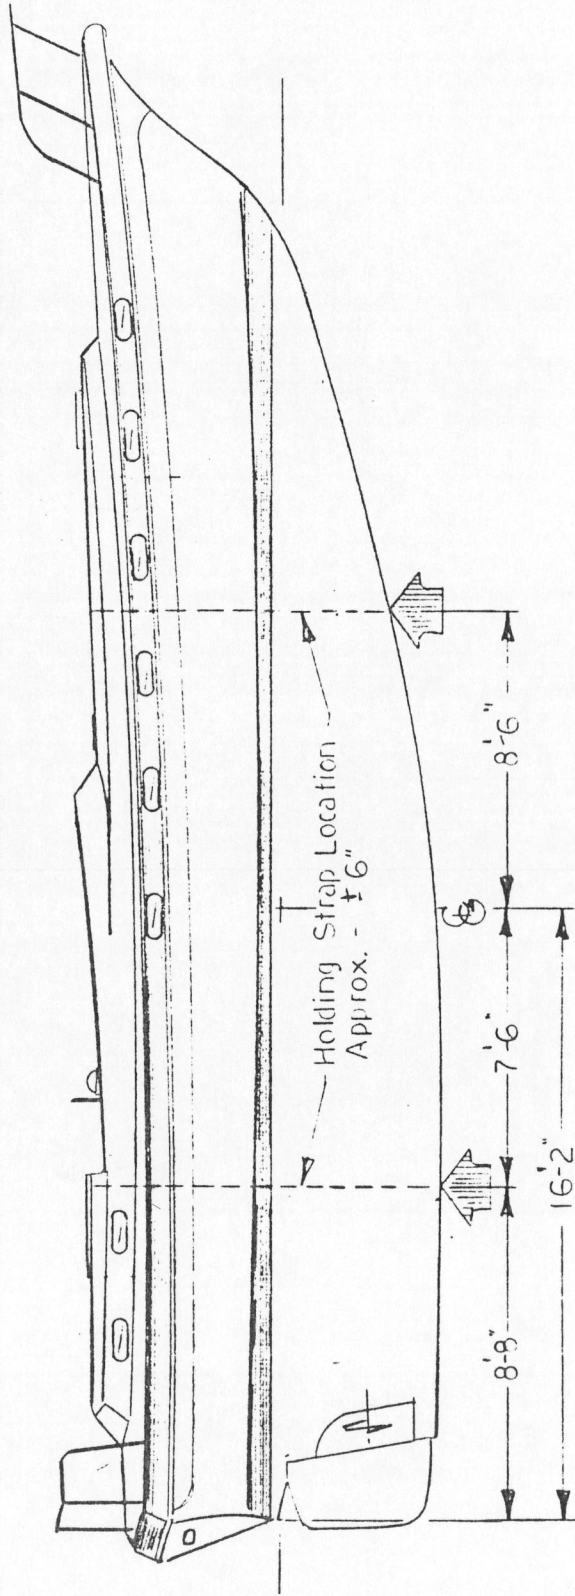

TOGGLE 5000768

HALYARD W/ SHACKLE

HALYARD SWIVEL

SAIL

STREAMSTAY

LINK PLATE (PORT)

WINCH (PORT)

DRUM

TOGGLE 5000768

LINK PLATE 0601172

FAIRLEADS 5000809

MORGAN OI 416
HYDE ROLLER FURLING

OUT ISLAND 416
 HAULING DIAGRAM