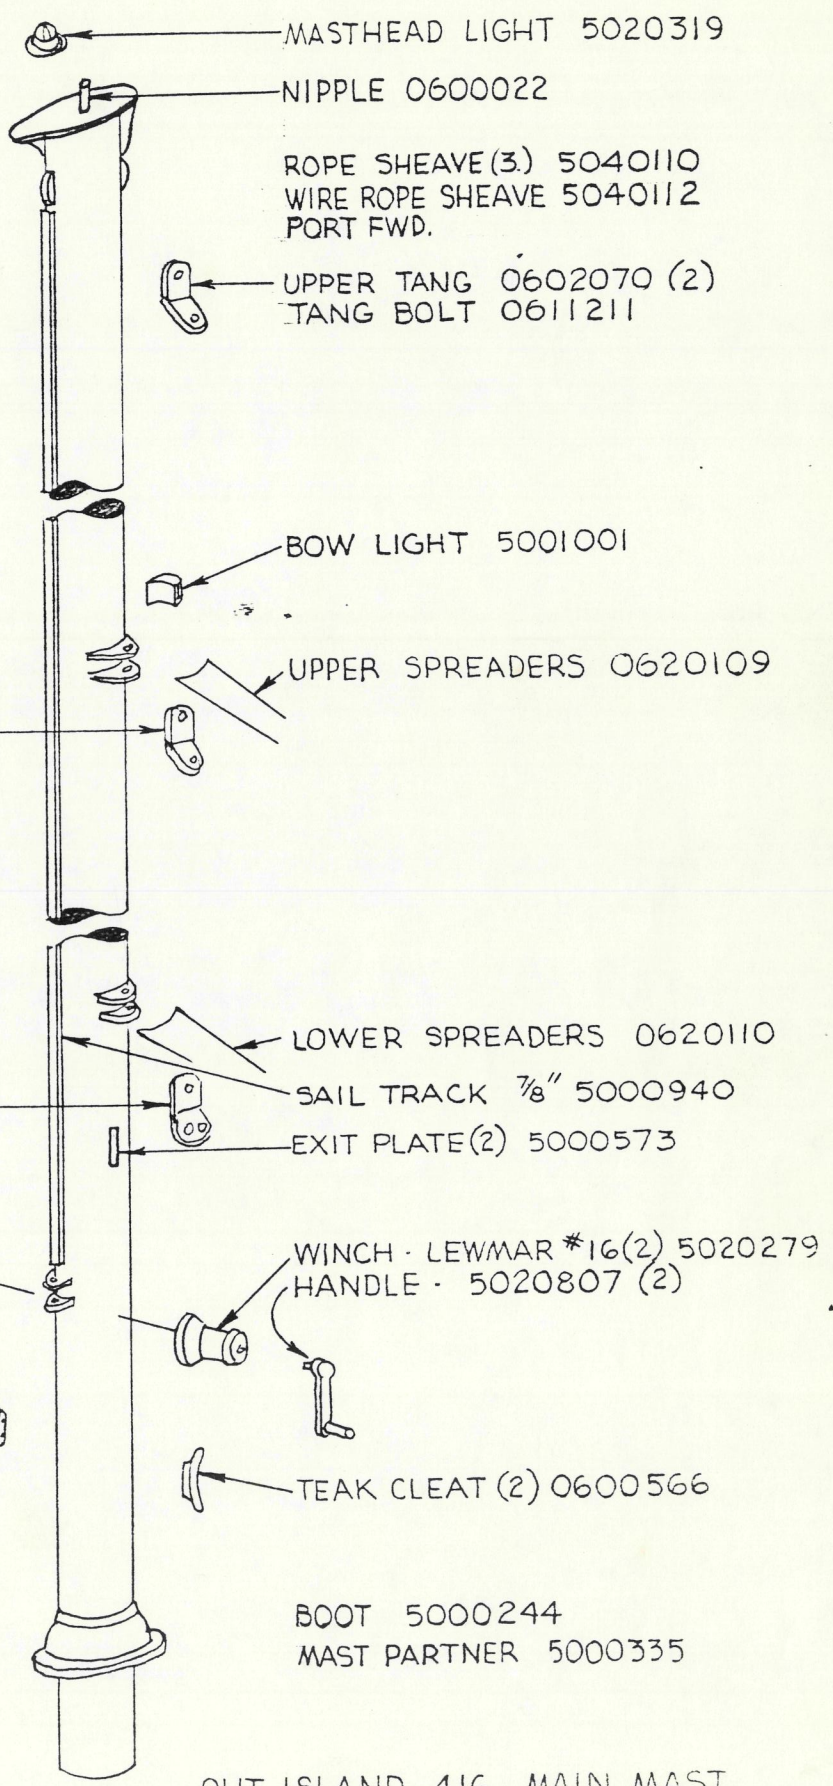

MASTHEAD LIGHT 5020319

NIPPLE 0600022

ROPE SHEAVE(3) 5040110
WIRE ROPE SHEAVE 5040112
PORT FWD.

UPPER TANG 0602070 (2)
TANG BOLT 0611211

BOW LIGHT 5001001

UPPER SPREADERS 0620109

(2) INTER. TANGS 0602070
TANG BOLT 0611211

LOWER SPREADERS 0620110

(2) LOWER TANGS 06011152
TANG BOLT 0611212

SAIL TRACK 7/8" 5000940

EXIT PLATE(2) 5000573

WINCH - LEWMAR #16(2) 5020279
HANDLE - 5020807 (2)

TEAK CLEAT (2) 0600566

BOOT 5000244
MAST PARTNER 5000335

OUT ISLAND 416 MAIN MAST
0620076