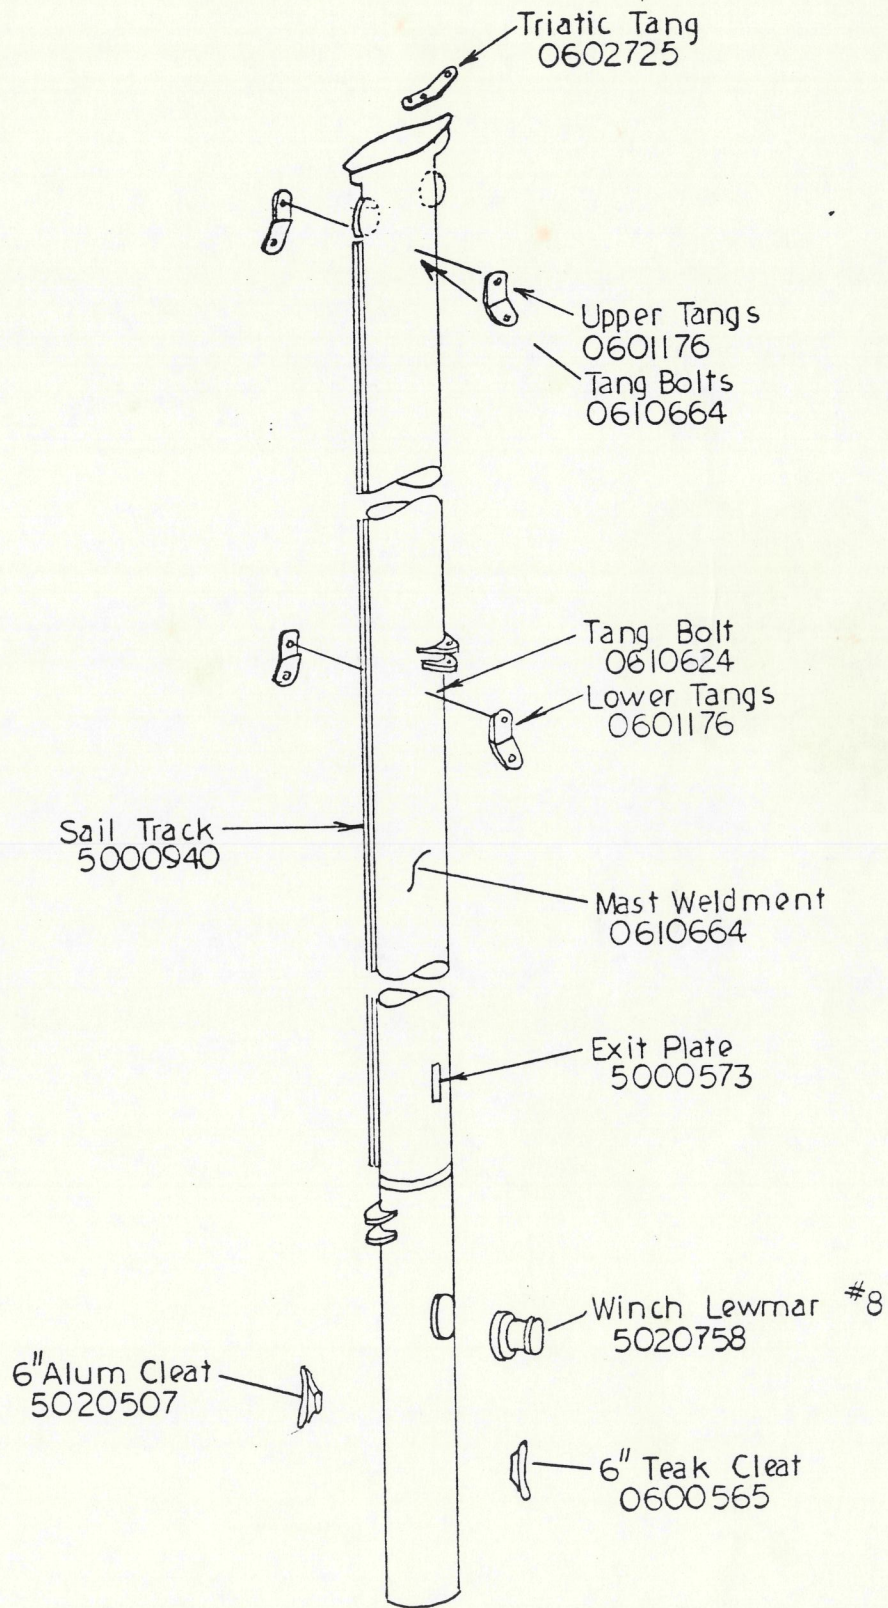

OUT ISLAND 416
STANDING RIGGING

MASTHEAD LIGHT 5020319

NIPPLE 0600022

ROPE SHEAVE(3) 5040110
 WIRE ROPE SHEAVE 5040112
 PORT FWD.

UPPER TANG 0602070 (2)
 TANG BOLT 0611211

BOW LIGHT 5001001

UPPER SPREADERS 0620109

(2) INTER. TANGS 0602070
 TANG BOLT 0611211

LOWER SPREADERS 0620110

(2) LOWER TANGS 06011152
 TANG BOLT 0611212

SAIL TRACK 7/8" 5000940

EXIT PLATE(2) 5000573

WINCH - LEWMAR #16(2) 5020279
 HANDLE - 5020807 (2)

TEAK CLEAT (2) 0600566

BOOT 5000244
 MAST PARTNER 5000335

OUT ISLAND 416 MAIN MAST
 0620076

OUT ISLAND 416

 MIZZEN MAST ASSEMBLY

- Internal Outhaul Hardware:
- Wire Rope & Accessories — 5000217
 - 5000524
 - 5000869
 - Intrepid Braid Rope — 5001025
 - Block 04-43 — 5000635
 - Block 04-52 — 5000636

TOGGLE 5000768

HALYARD W/ SHACKLE

HALYARD SWIVEL

SAIL

STREAMSTAY

LINK PLATE (PORT)

WINCH (PORT)

DRUM