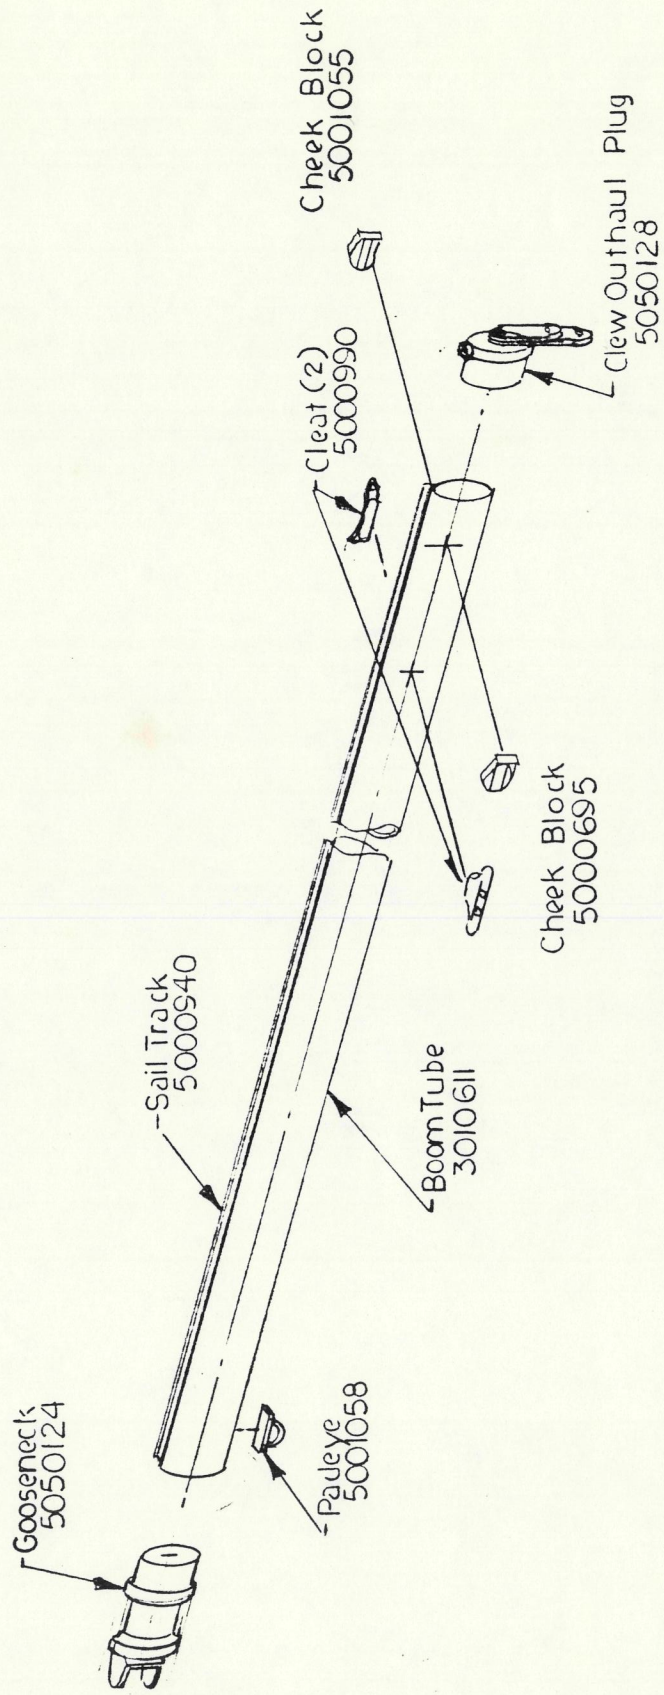

OUT ISLAND 416
MIZZEN BOOM ASSEMBLY
0620029