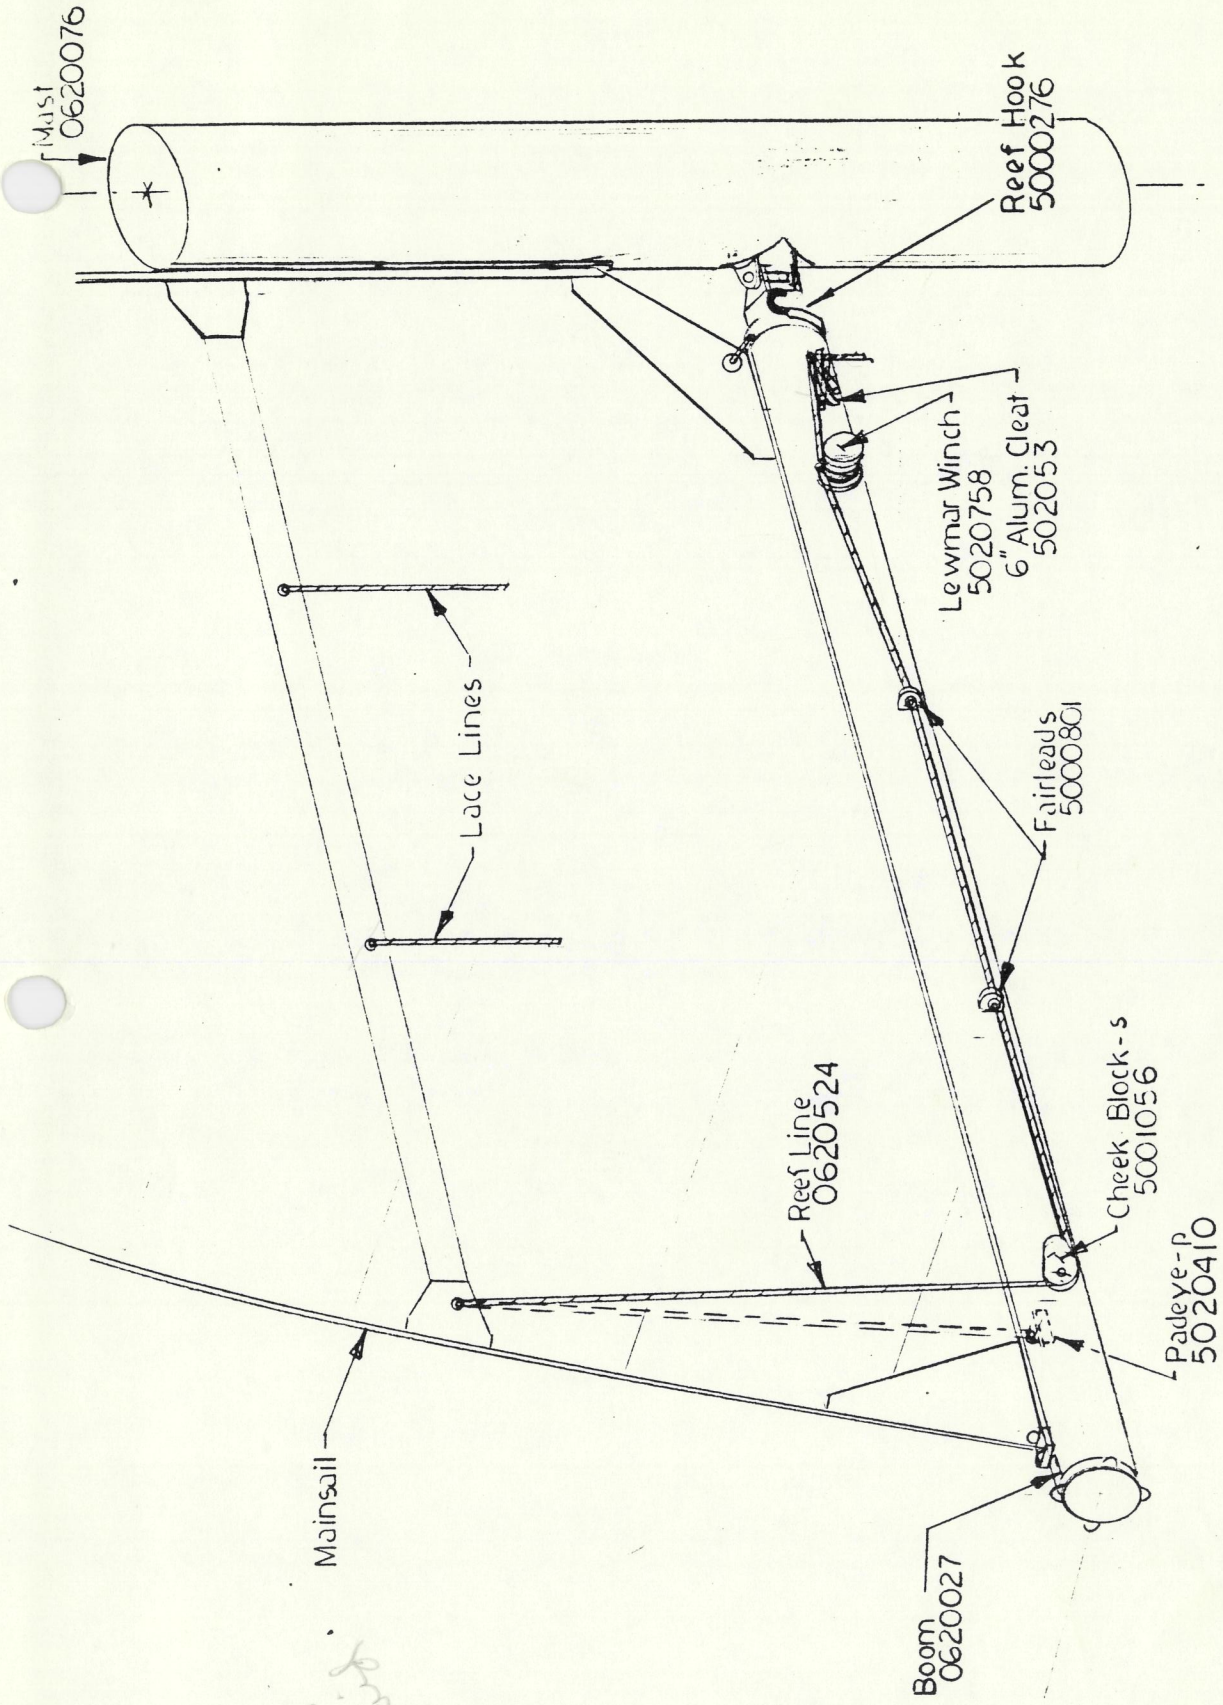

OUT ISLAND 416

QUICK REEFING SYSTEM