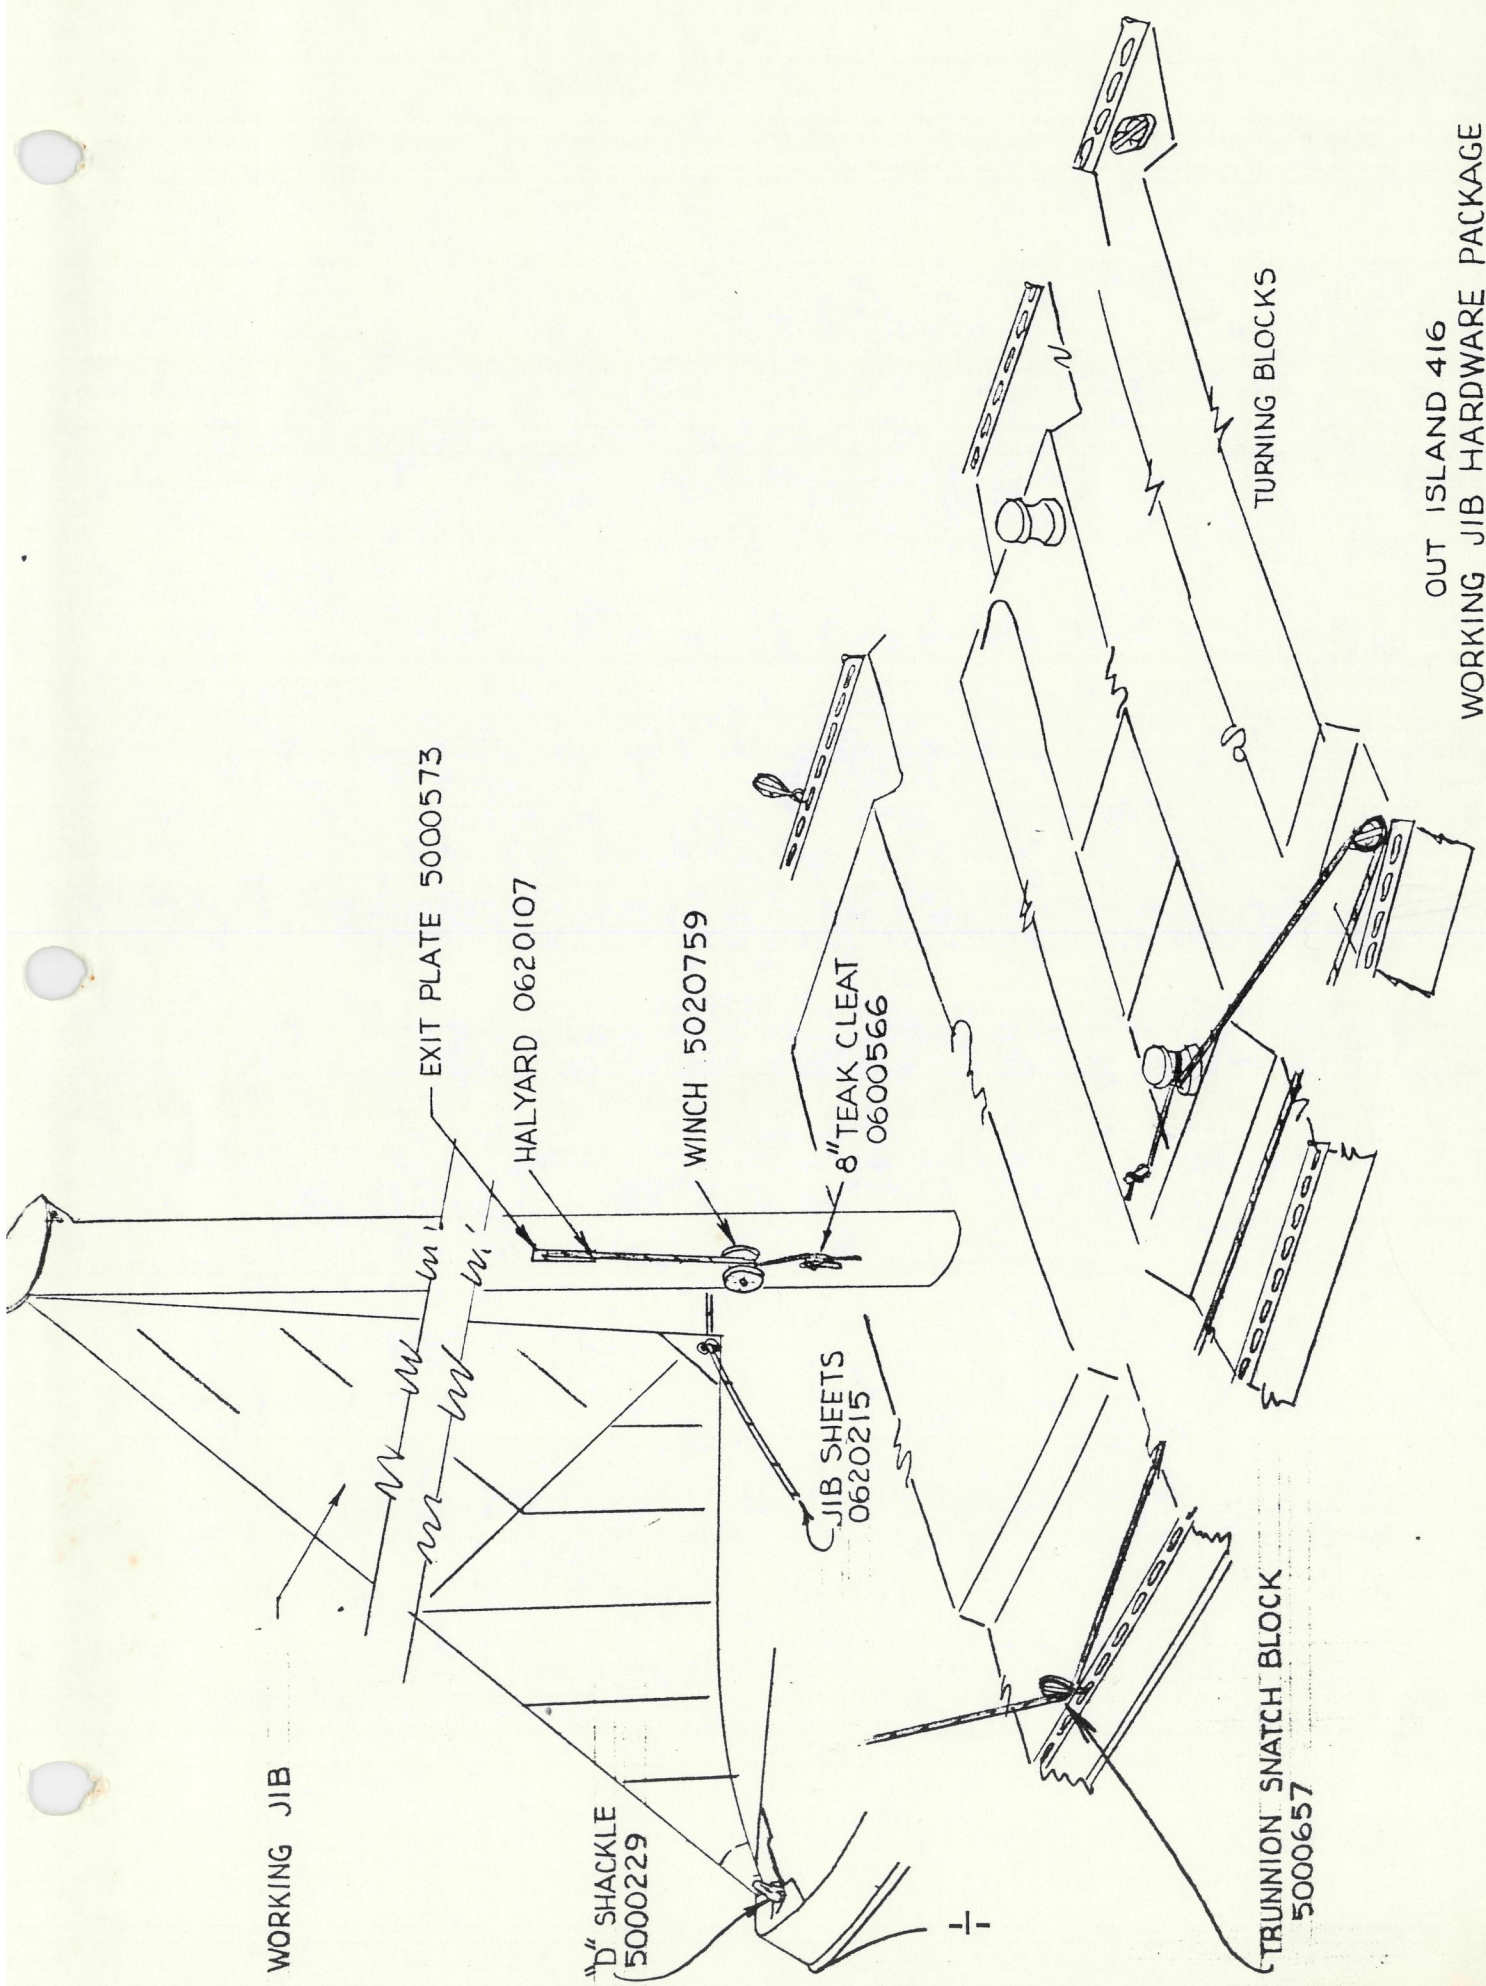

MORGAN YACHT CORR 7200 BRYAN DAIRY RD. ST. PETERSBURG, FLORIDA	
416 DECK ARRANGEMENT	
DESIGNED BY	DATE
CHECKED BY	SCALE
APPROVED BY	DATE

RUNNING RIGGING

MAIN HALYARD	0620102
MAIN SHEET	0620106
GENOA SHEET	0620104
MIZZEN HALYARD	0620103
MIZZEN SHEET	0620105
FURLING GEAR HALYARD (HYDE)	0620108
ROLLER FURLING LINE	0620230
JIB HALYARD	0620103

5000622 SCH 05-23

5000743 SCH 05-64
0601464 PLATE, B/U.

OUT ISLAND 416 SHEETING

OUT ISLAND 416

QUICK REEFING SYSTEM

OUT ISLAND 416
MIZZEN STAYSAIL PACKAGE

WORKING JIB

EXIT PLATE 5000573

TOGGLE 5000768

HALYARD W/ SHACKLE

HALYARD SWIVEL

SAIL

STREAMSTAY

LINK PLATE (PORT)

WINCH (PORT)

DRUM