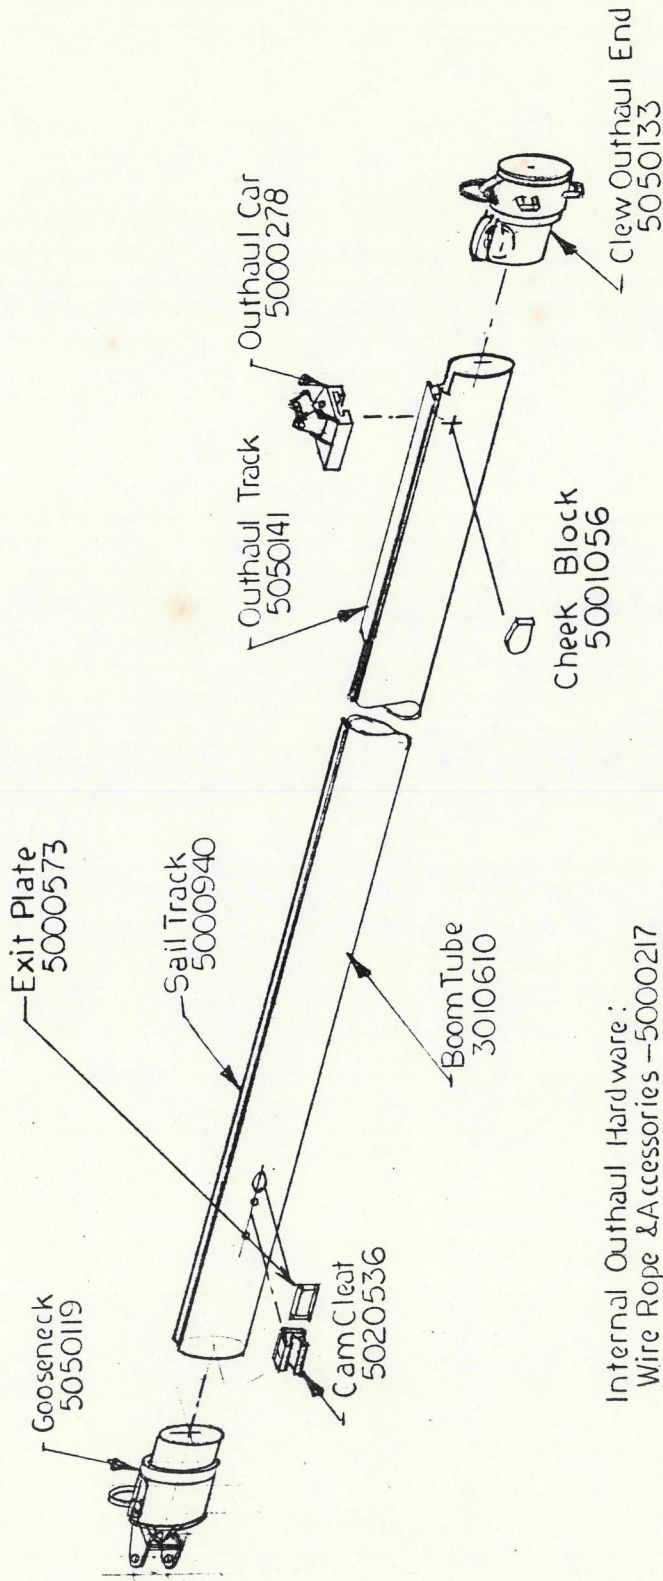

(2) INTER. TANGS 0602070
 TANG BOLT 0611211

LOWER SPREADERS 0620110

(2) LOWER TANGS 06011152
 TANG BOLT 0611212

SAIL TRACK 7/8" 5000940

EXIT PLATE(2) 5000573

WINCH - LEWMAR #16(2) 5020279
 HANDLE - 5020807 (2)

TEAK CLEAT (2) 0600566

BOOT 5000244
 MAST PARTNER 5000335

OUT ISLAND 416 MAIN MAST
 0620076

OUT ISLAND 416

 MIZZEN MAST ASSEMBLY

- Internal Outhaul Hardware:
- Wire Rope & Accessories — 5000217
 - 5000524
 - 5000869
 - Intrepid Braid Rope — 5001025
 - Block 04-43 — 5000635
 - Block 04-52 — 5000636