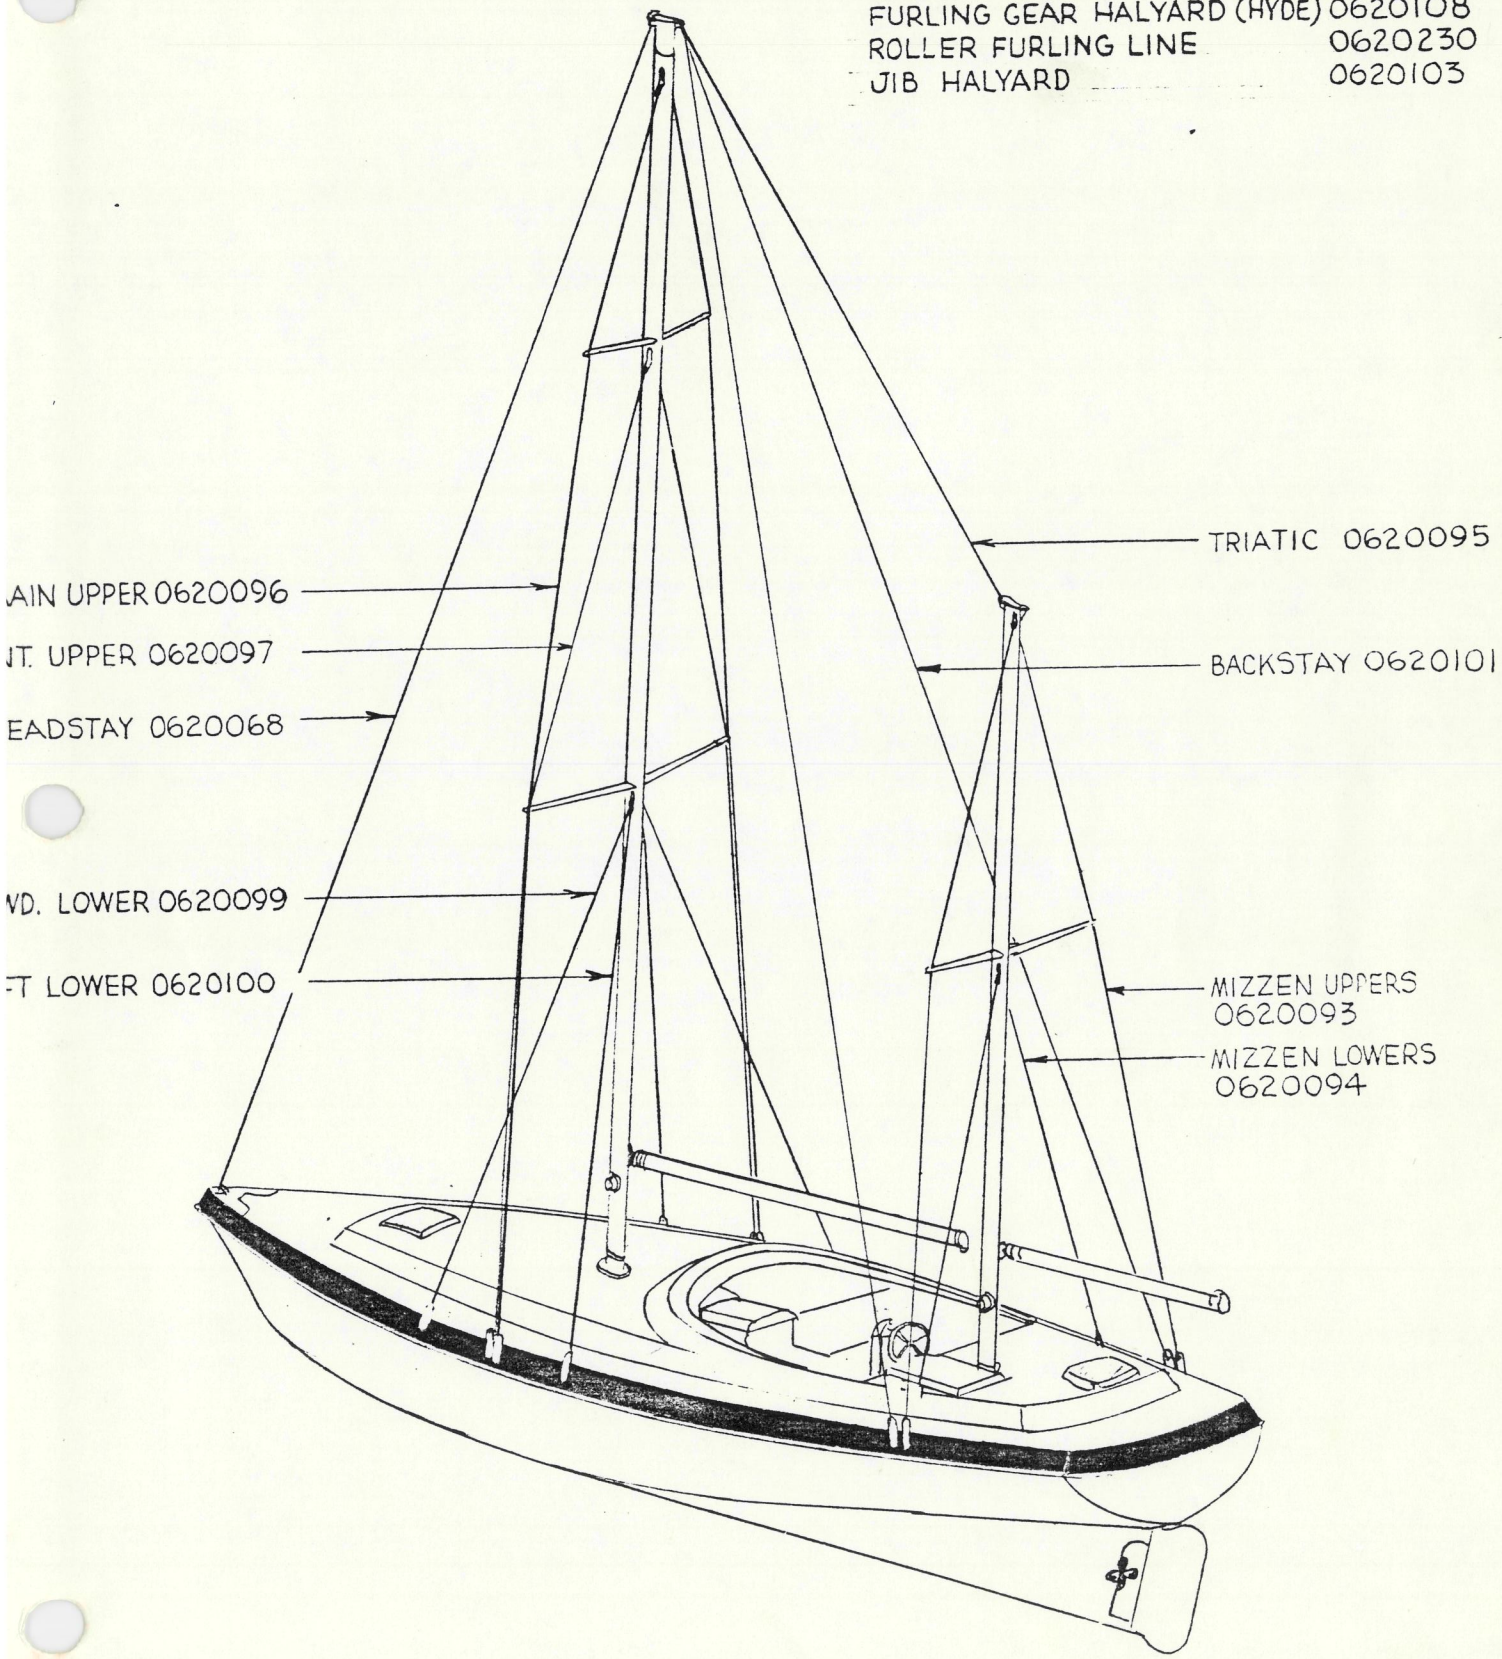

MORGAN YACHT CORR 7200 BRYAN DAIRY RD. ST. PETERSBURG, FLORIDA	
416 DECK ARRANGEMENT	
DESIGNED BY	DATE
CHECKED BY	SCALE
APPROVED BY	DATE

RUNNING RIGGING

MAIN HALYARD	0620102
MAIN SHEET	0620106
GENOA SHEET	0620104
MIZZEN HALYARD	0620103
MIZZEN SHEET	0620105
FURLING GEAR HALYARD (HYDE)	0620108
ROLLER FURLING LINE	0620230
JIB HALYARD	0620103