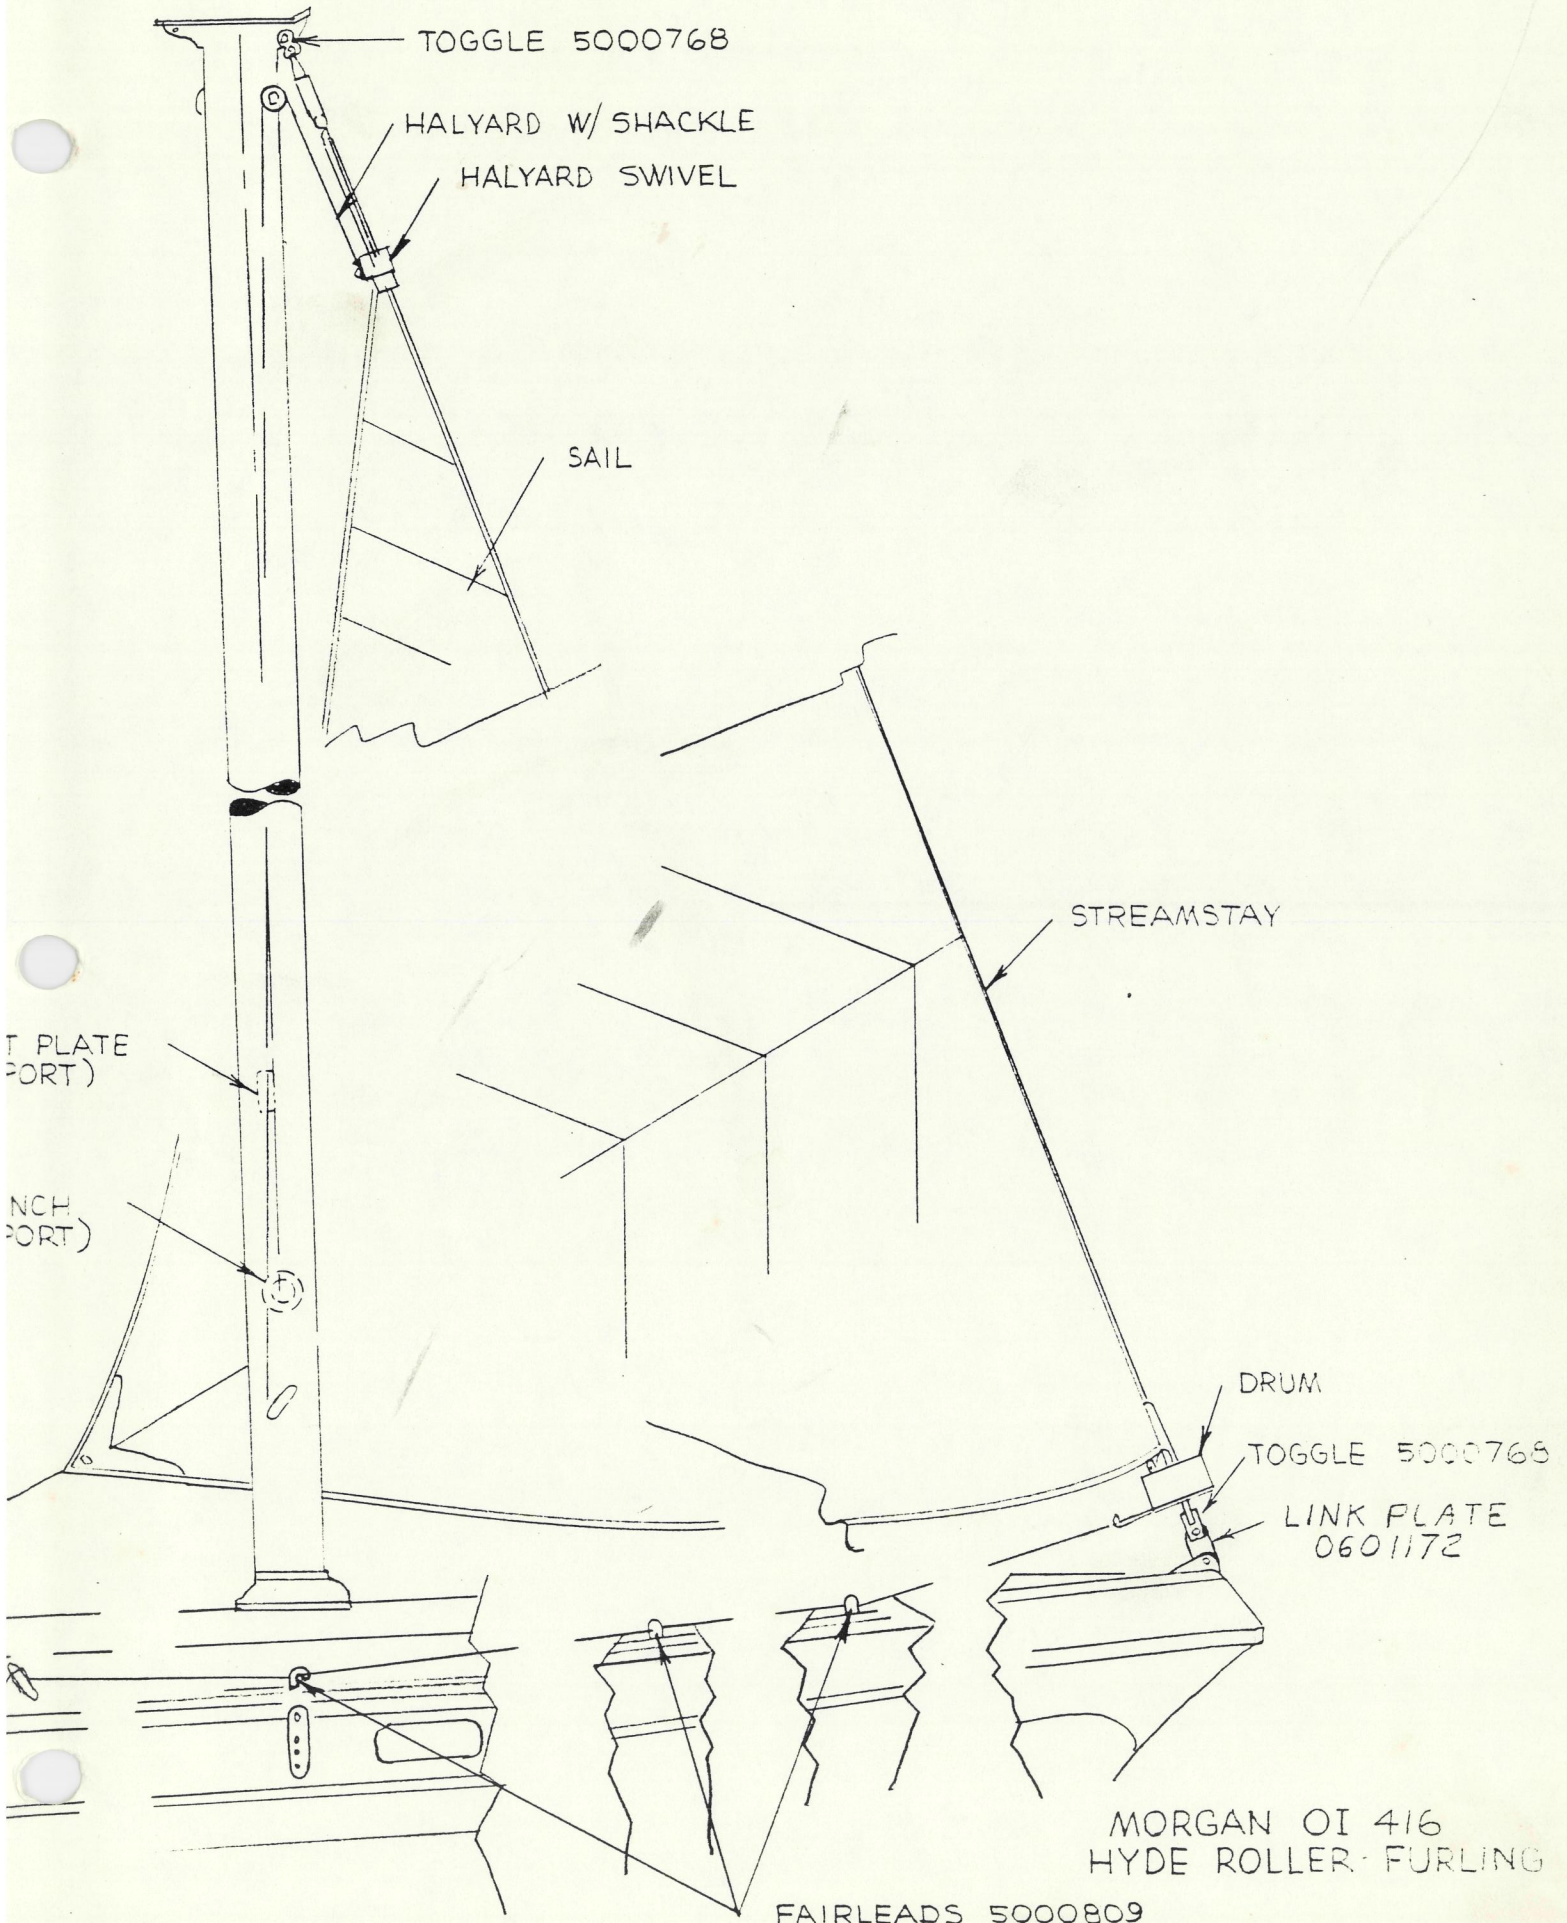

5000622 SCH 05-23

5000743 SCH 05-64
0601464 PLATE, B/U.

OUT ISLAND 416 SHEETING

OUT ISLAND 416

QUICK REEFING SYSTEM

OUT ISLAND 416
MIZZEN STAYSAIL PACKAGE

WORKING JIB

EXIT PLATE 5000573

HALYARD 0620107

WINCH 5020759

8" TEAK CLEAT
0600566

JIB SHEETS
0620215

"D" SHACKLE
5000229

TRUNNION SNATCH BLOCK
5000657

TURNING BLOCKS

OUT ISLAND 416
WORKING JIB HARDWARE PACKAGE

TOGGLE 5000768

HALYARD W/ SHACKLE

HALYARD SWIVEL

SAIL

STREAMSTAY

LINK PLATE (PORT)

WINCH (PORT)

DRUM

TOGGLE 5000768

LINK PLATE 0601172

FAIRLEADS 5000809

MORGAN OI 416
HYDE ROLLER FURLING

OUT ISLAND 416
 HAULING DIAGRAM