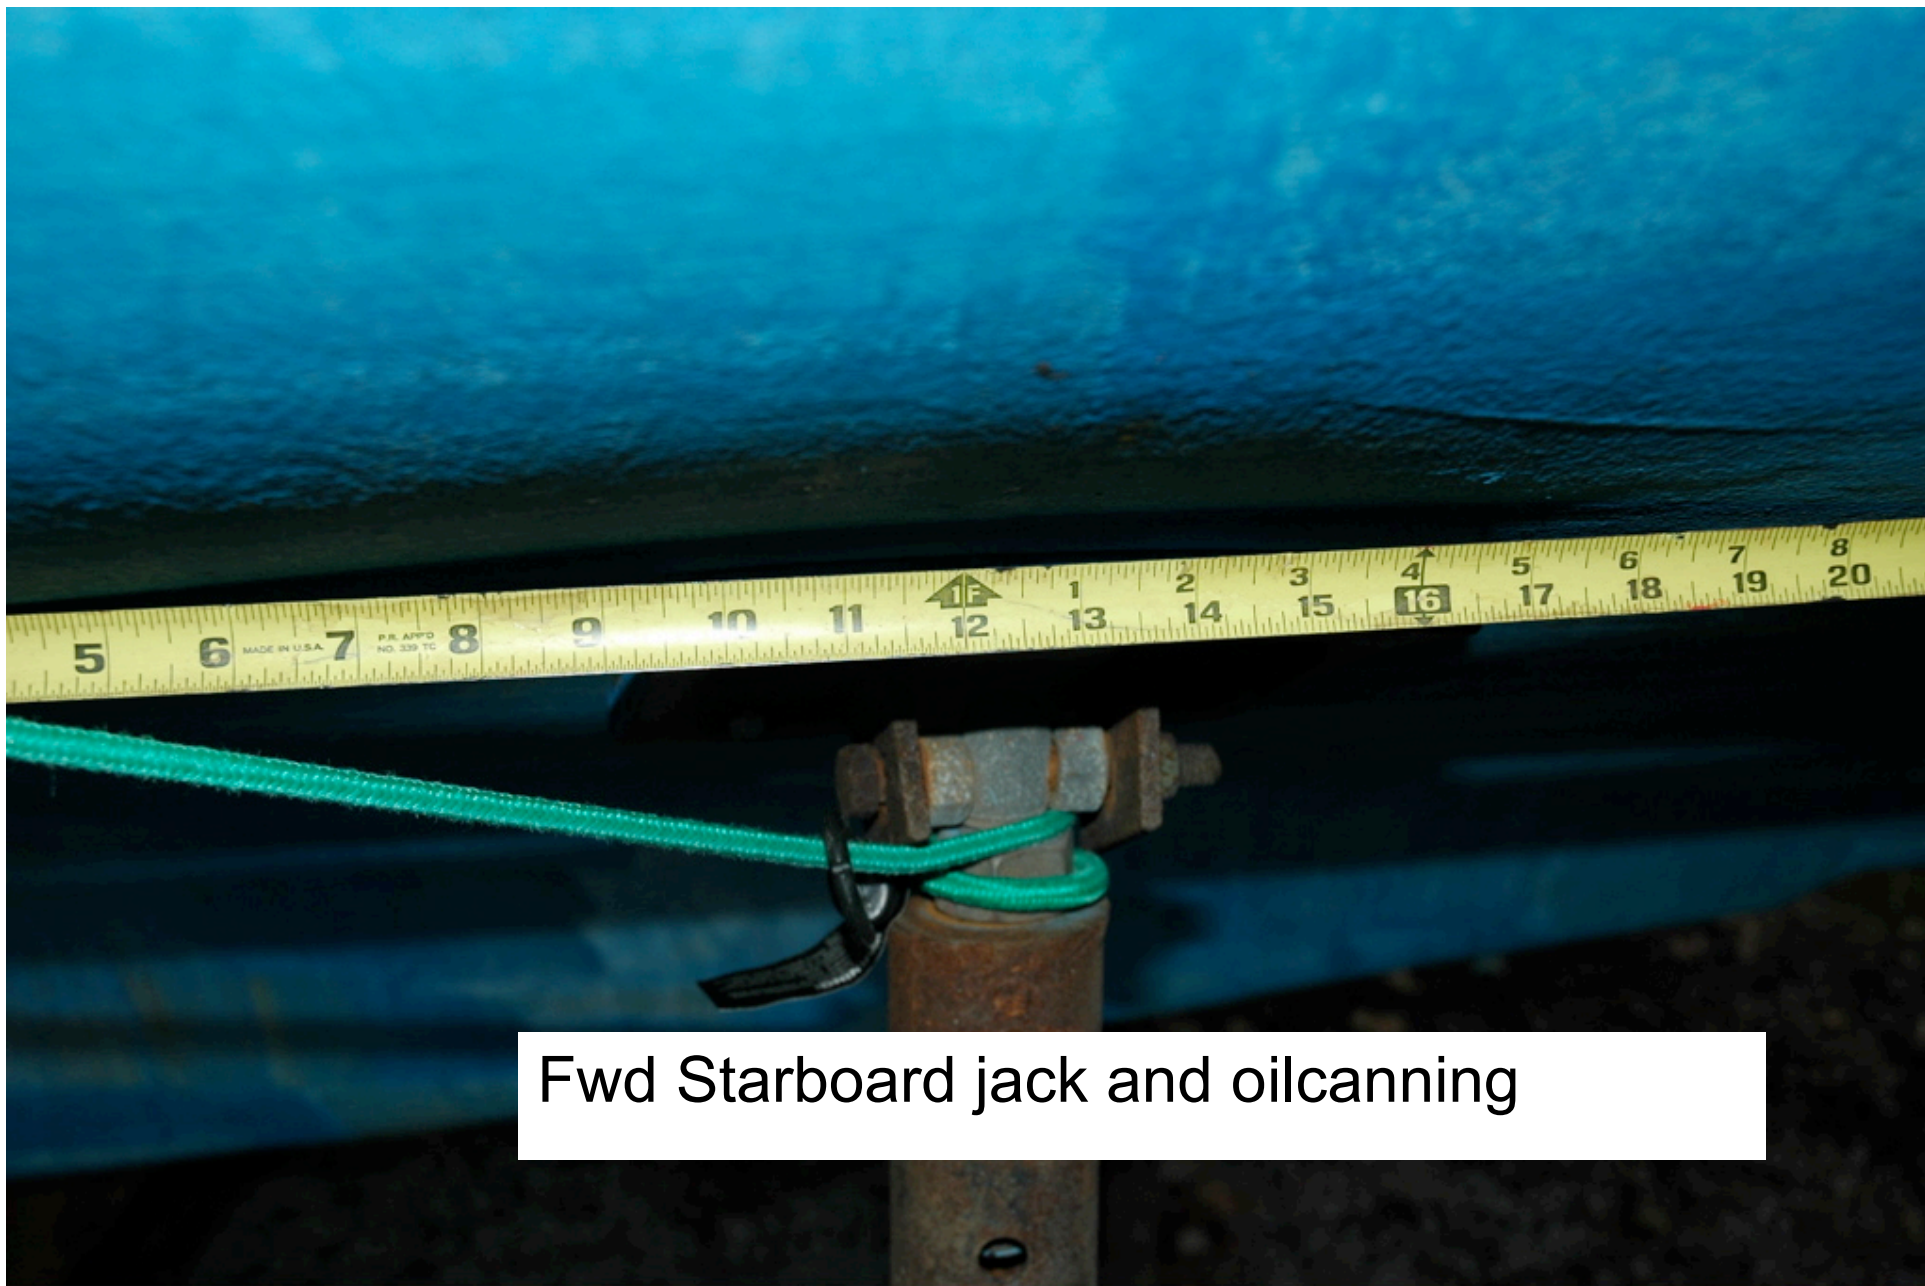

Very forward block
Failure 1/19

Very forward block (1 of 3)
Failure 1/19

Midships block (2 of 3)
Failure 1/19

A close-up photograph of a blue-painted metal beam resting on a stack of wooden planks. The planks are supported by a rusty metal beam. The text "AFT blocking (3 of 3)" is overlaid on the image.

AFT blocking (3 of 3)

Significant corrosion on all screwjack pins

Fwd Starboard jack and oilcanning

1/19 Pin
Bending & plate
compressed

12/29 Pin
Not Bending

Fwd Starboard jack and oilcanning

Fwd port jackpad and oilcanning

Fwd port jackpad and oilcanning

Cracking
Tab

Cracking
Tab