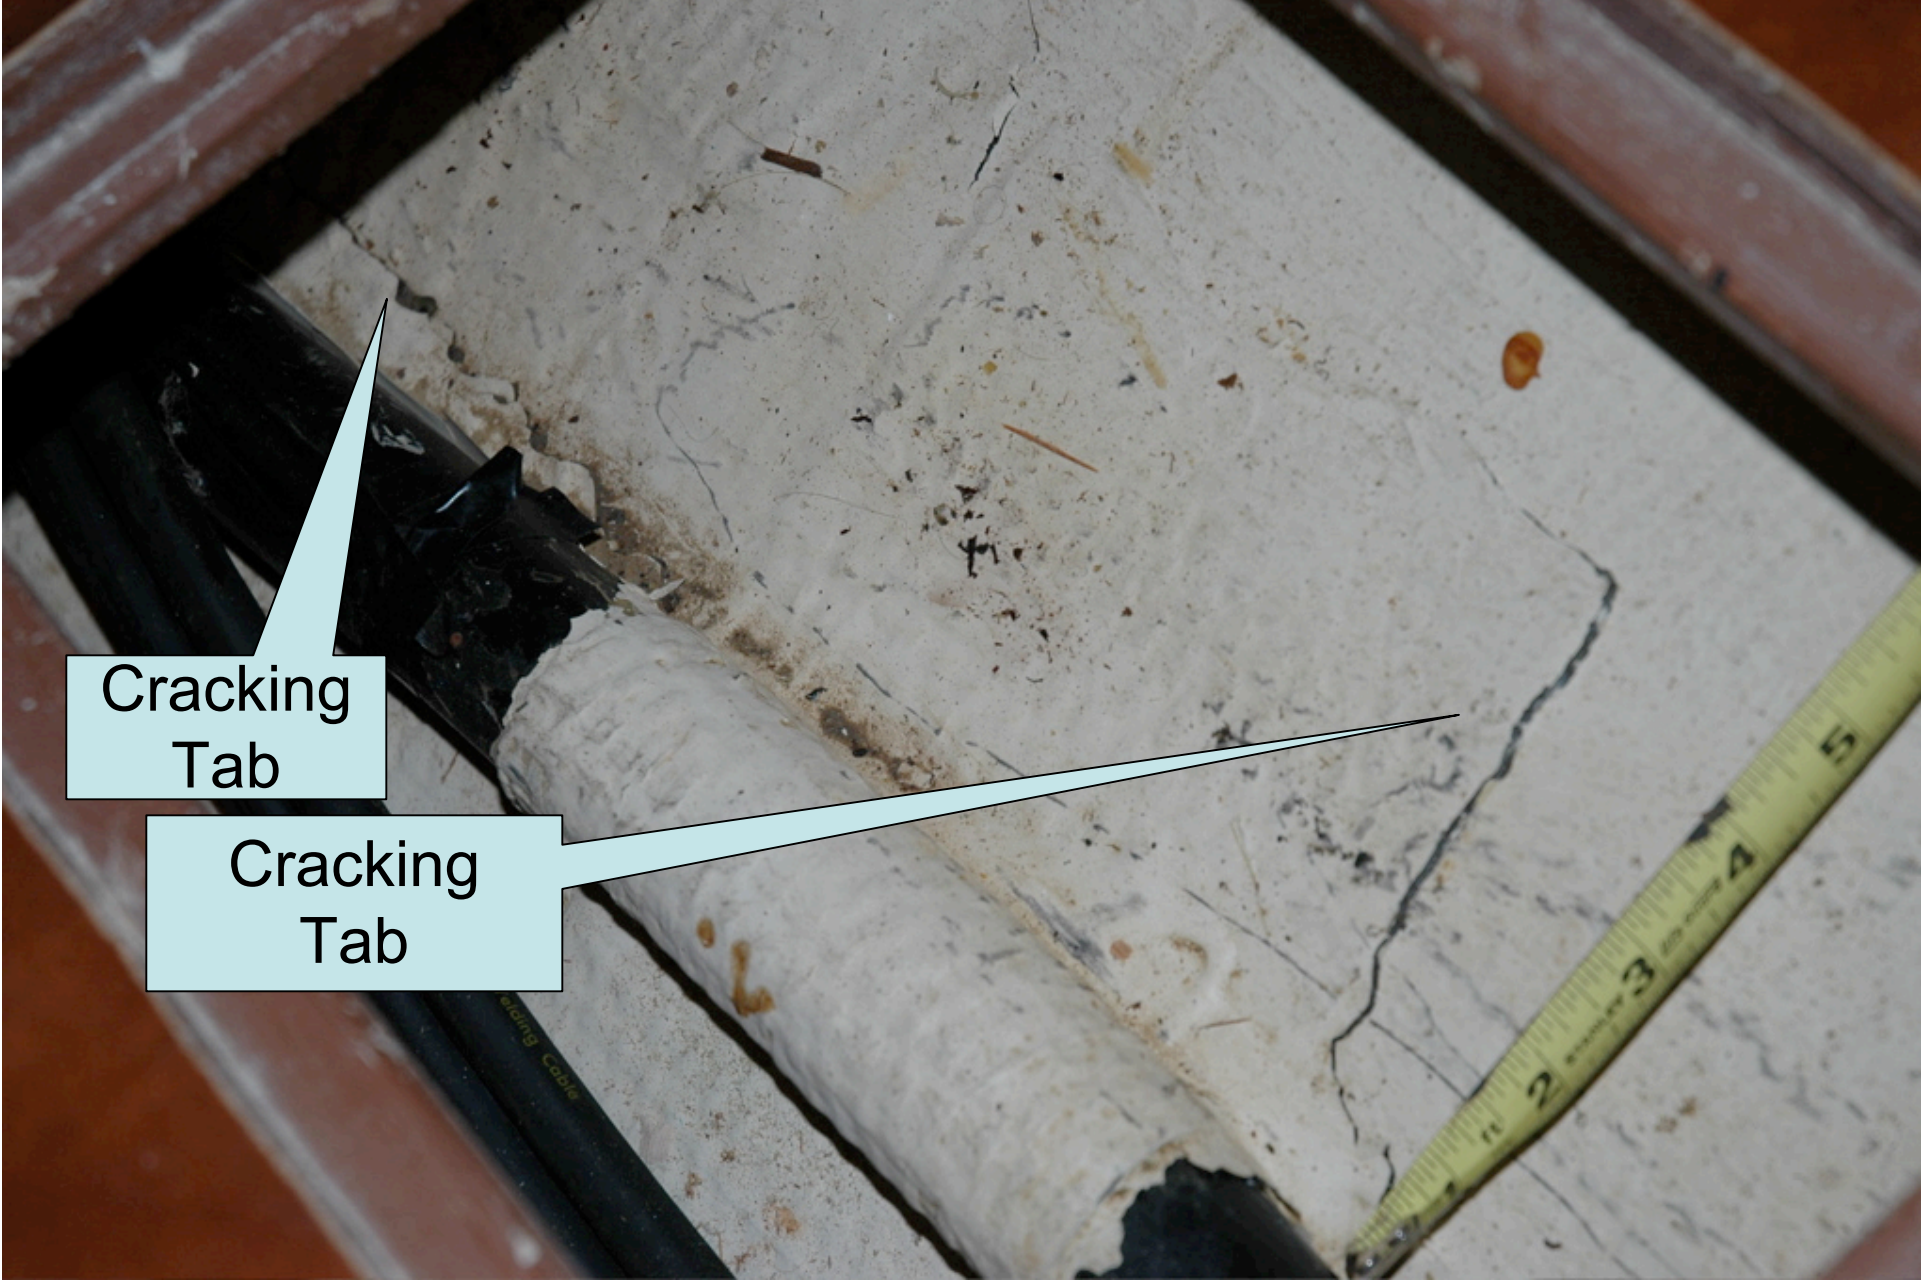

Very forward block
Failure 1/19

Very forward block (1 of 3)
Failure 1/19

Midships block (2 of 3)
Failure 1/19

A close-up photograph of a blue-painted metal beam resting on a stack of wooden planks. The planks are supported by a rusty metal beam. The text "AFT blocking (3 of 3)" is overlaid on the image.

AFT blocking (3 of 3)

Significant corrosion on all screwjack pins

Fwd Starboard jack and oilcanning

1/19 Pin
Bending & plate
compressed

12/29 Pin
Not Bending

Fwd Starboard jack and oilcanning

Fwd port jackpad and oilcanning

Fwd port jackpad and oilcanning

Cracking
Tab

Cracking
Tab