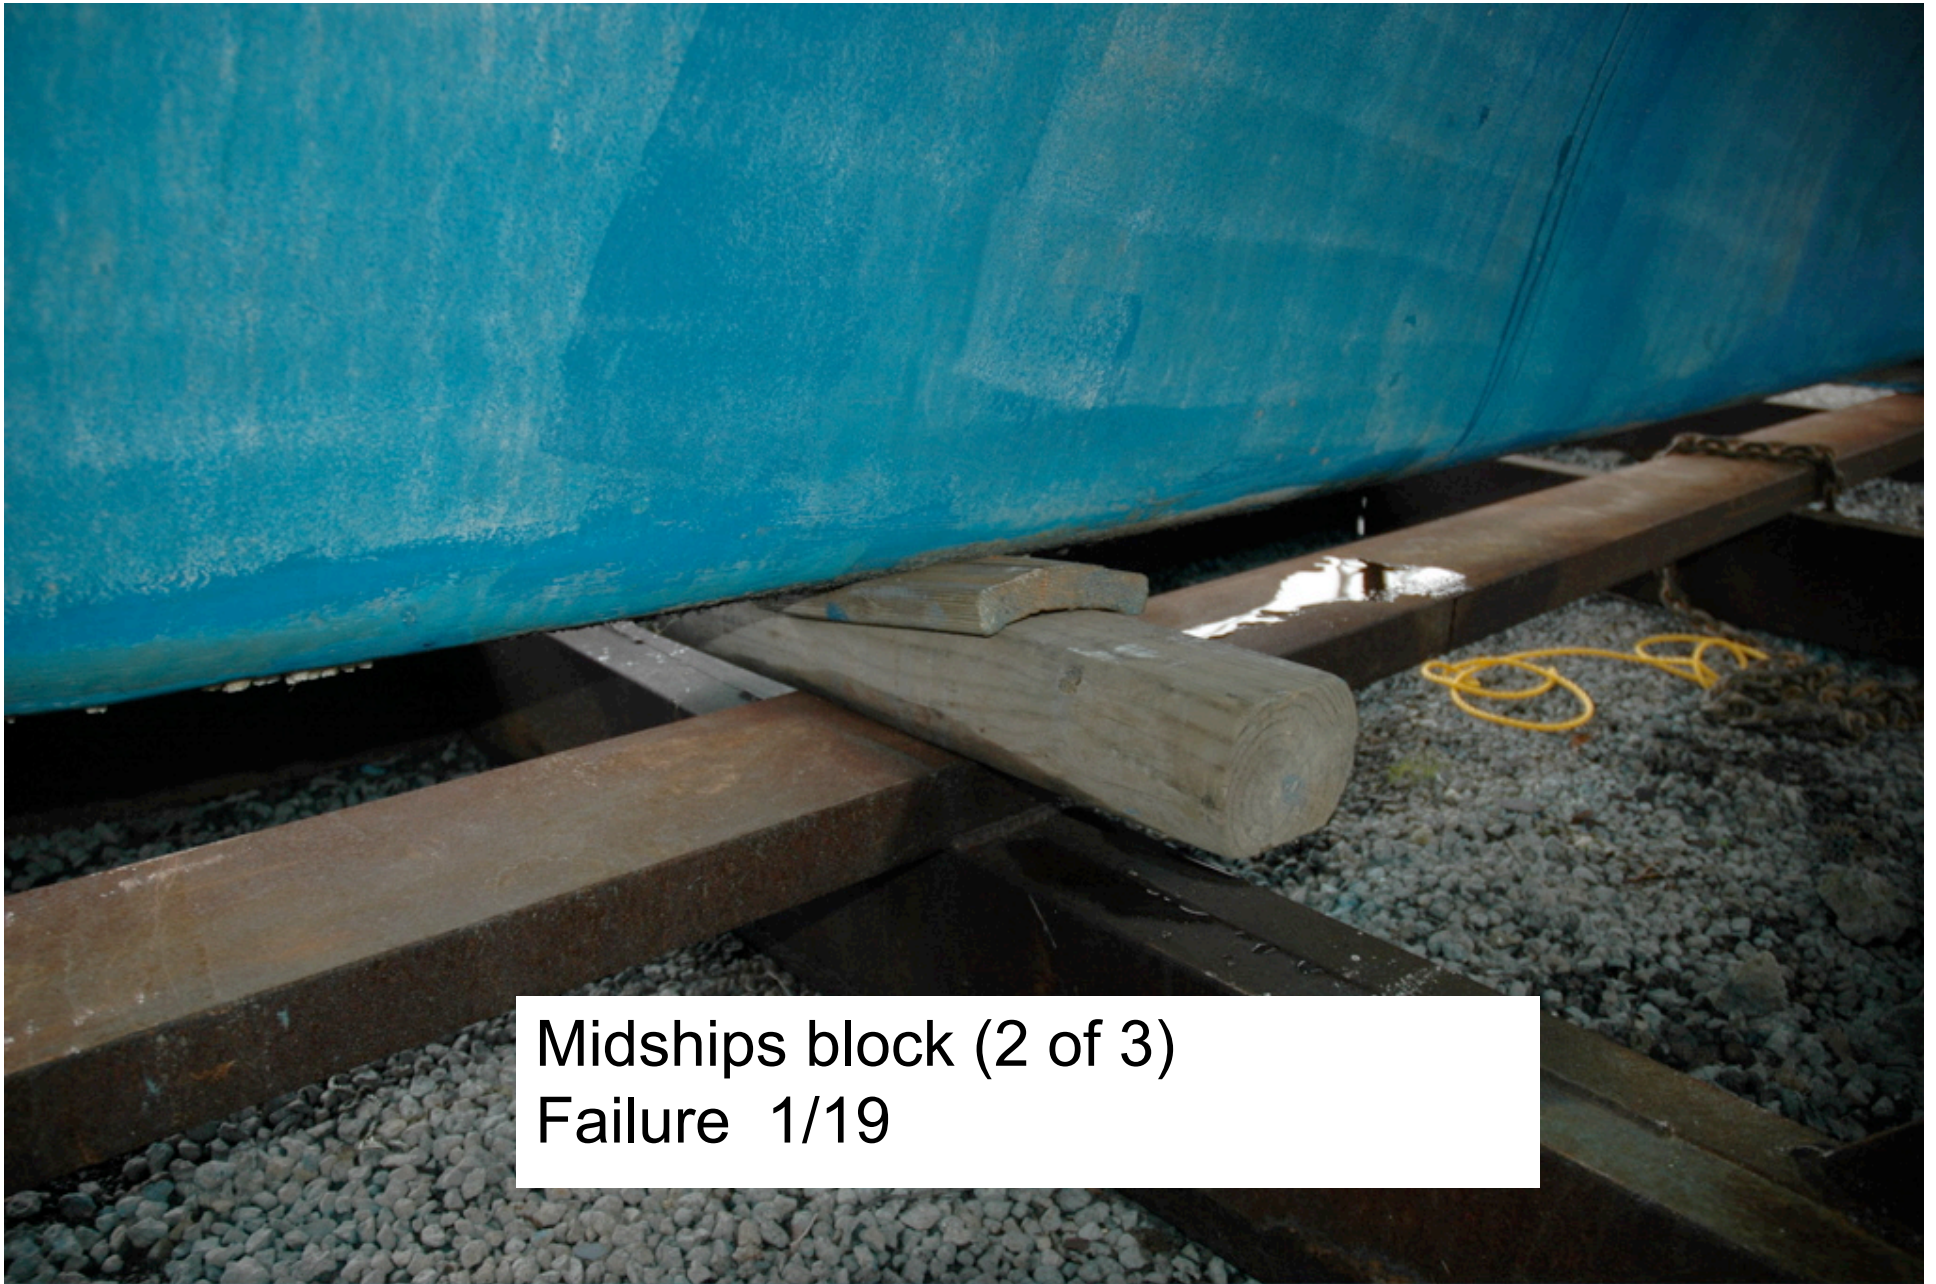

Very forward block
Failure 1/19

Very forward block (1 of 3)
Failure 1/19

Midships block (2 of 3)
Failure 1/19

A close-up photograph of a blue-painted metal beam resting on a stack of wooden planks. The planks are supported by a rusty metal beam. The text "AFT blocking (3 of 3)" is overlaid on the image.

AFT blocking (3 of 3)

Significant corrosion on all screwjack pins

Fwd Starboard jack and oilcanning

1/19 Pin
Bending & plate
compressed

12/29 Pin
Not Bending

Fwd Starboard jack and oilcanning

Fwd port jackpad and oilcanning

Fwd port jackpad and oilcanning

Cracking
Tab

Cracking
Tab